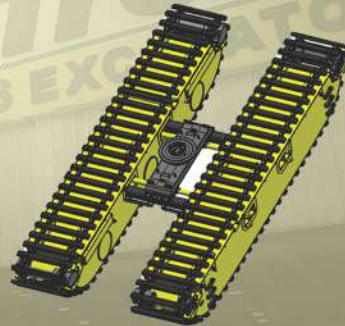

PRODUCTS AND ACHIEVEMENTS

ULTRATREX AMPHIBIOUS EXCAVATOR AT120ERN

The newly delivered AT120ERN is dredging in a shipyard at one of the South East Asia countries.

Ultratrex AT120ERN is an improved version of AT120ER, able to work in narrow canals. Another feature, to fulfil the European Union (EU) transportation policy.

Ultratrex AT120ERN long reach amphibious excavator can be mobilized easily and, having better buoyancy while working in shallow water.

COMING SOON

We are elaborately preparing on our upgrade website. The official website will be launched in July 2020. Stay tuned and get ready for the new look of our website!